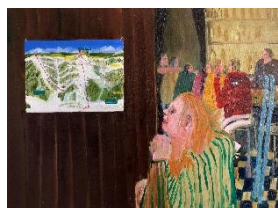

Framed: Approximately 64 5/8" x 44 5/8" (164 x 113.5 cm)

Signed, Titled and Dated Verso on Label

Unique

SAJ.22670

Grace Metzler (American, b. 1989)

INTERMEDIATE SKIER DREAMS BIG IN THE LODGE, 2021.

Oil and acrylic on canvas